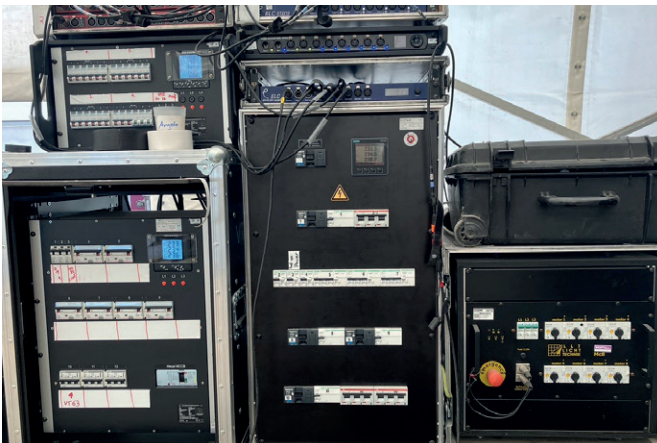

Energy that rocks: the Lake Brienz Rock Festival relies on GIFAS equipment

Smooth operation thanks to a reliable power supply

Customer/installation engineer:	energiecheck bern ag, 3856 Brienzwiler
Stipulation:	Power supply with consumption measurement
Solution:	Case/Rack 19" 400A mobile
Article:	Item no. 252969
Quantity:	1
Equipment:	Sockets CH and CEE standard, PowerSAFE high-current plug connection, current transformer, multi-meter, fuse protection
Areas of application:	Media and entertainment technology: event locations (music, theatre)

Initial situation

A mobile case from GIFAS is now being used at the Brienzensee Rock festival to keep an eye on power consumption and to safely monitor the connected consumers. Equipped with a powerful multi-meter, it guarantees a smooth process and precise data – perfectly matched to the requirements of a demanding event. This way, the energy stays where it belongs: in the music and in unforgettable moments.

Customer benefits

- straightforward installation/commissioning
- low installation costs, quick amortisation
- practical handling (mobile)
- measurable energy consumption
- function monitoring

V 0225